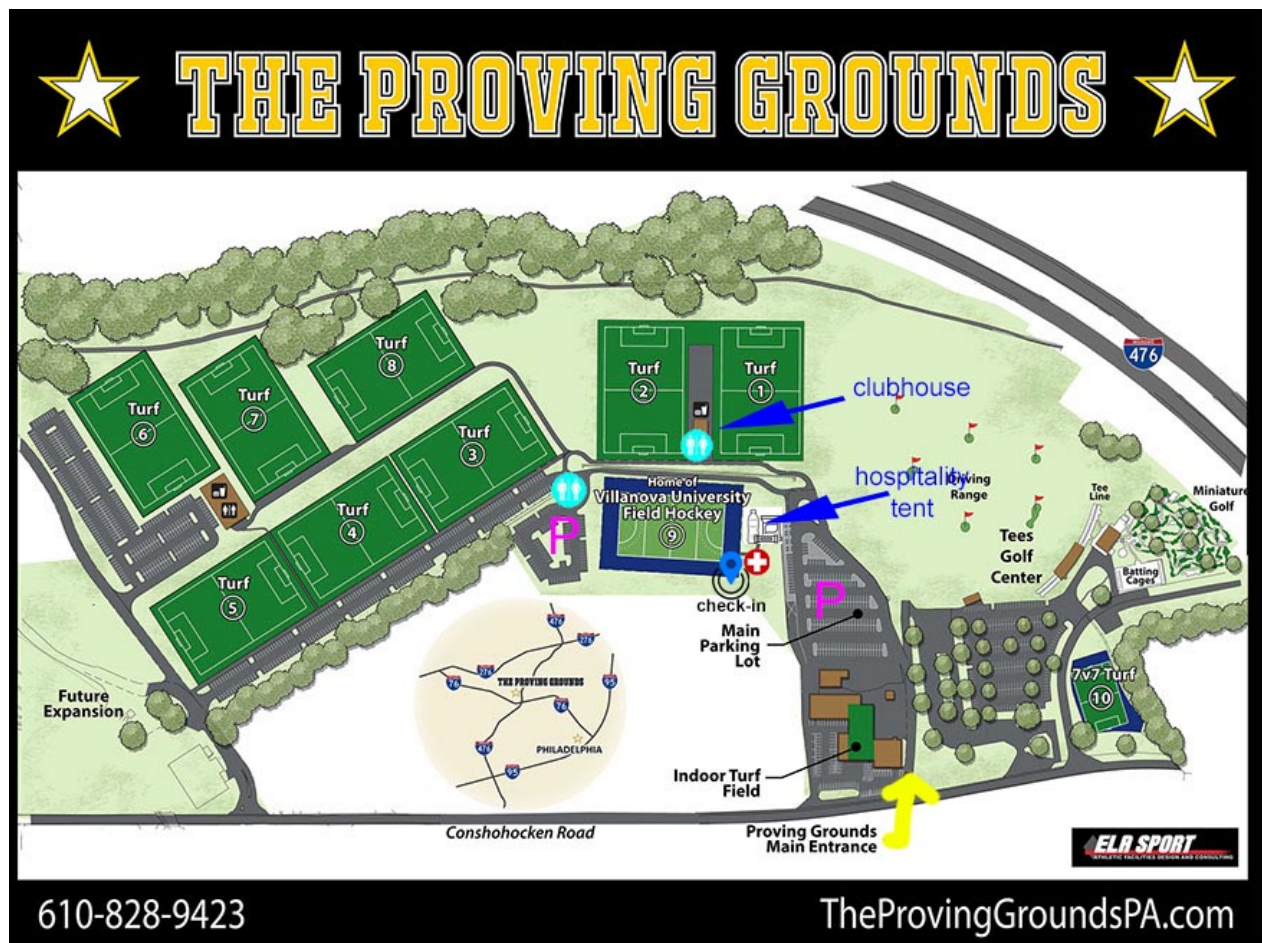

11v11 Schedule & Team Rosters

Athlete Profiles

THE PROVING GROUNDS

SCHEDULE

8:00-10:13am – 7v7 Games

10:25-10:50am – Goalkeeper Showcase

11:00-6:00pm – 11v11 Games

All games/sessions will be on the Field #9 water-based turf field