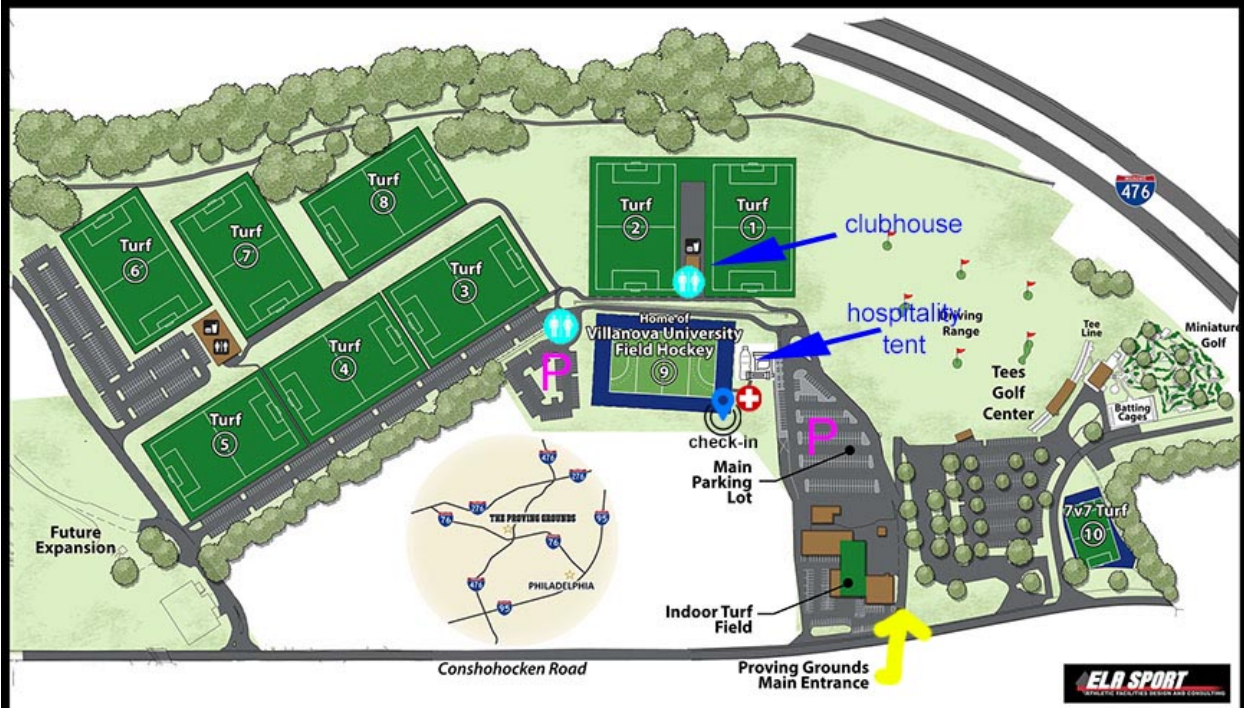

Athlete Profiles

THE PROVING GROUNDS

SCHEDULE

8:00-10:13am – 7v7 Games
10:25-10:50am – Goalkeeper Showcase
11:00-5:00pm – 11v11 Games

All games/sessions will be on the Field #9 water-based turf field

THE PROVING GROUNDS