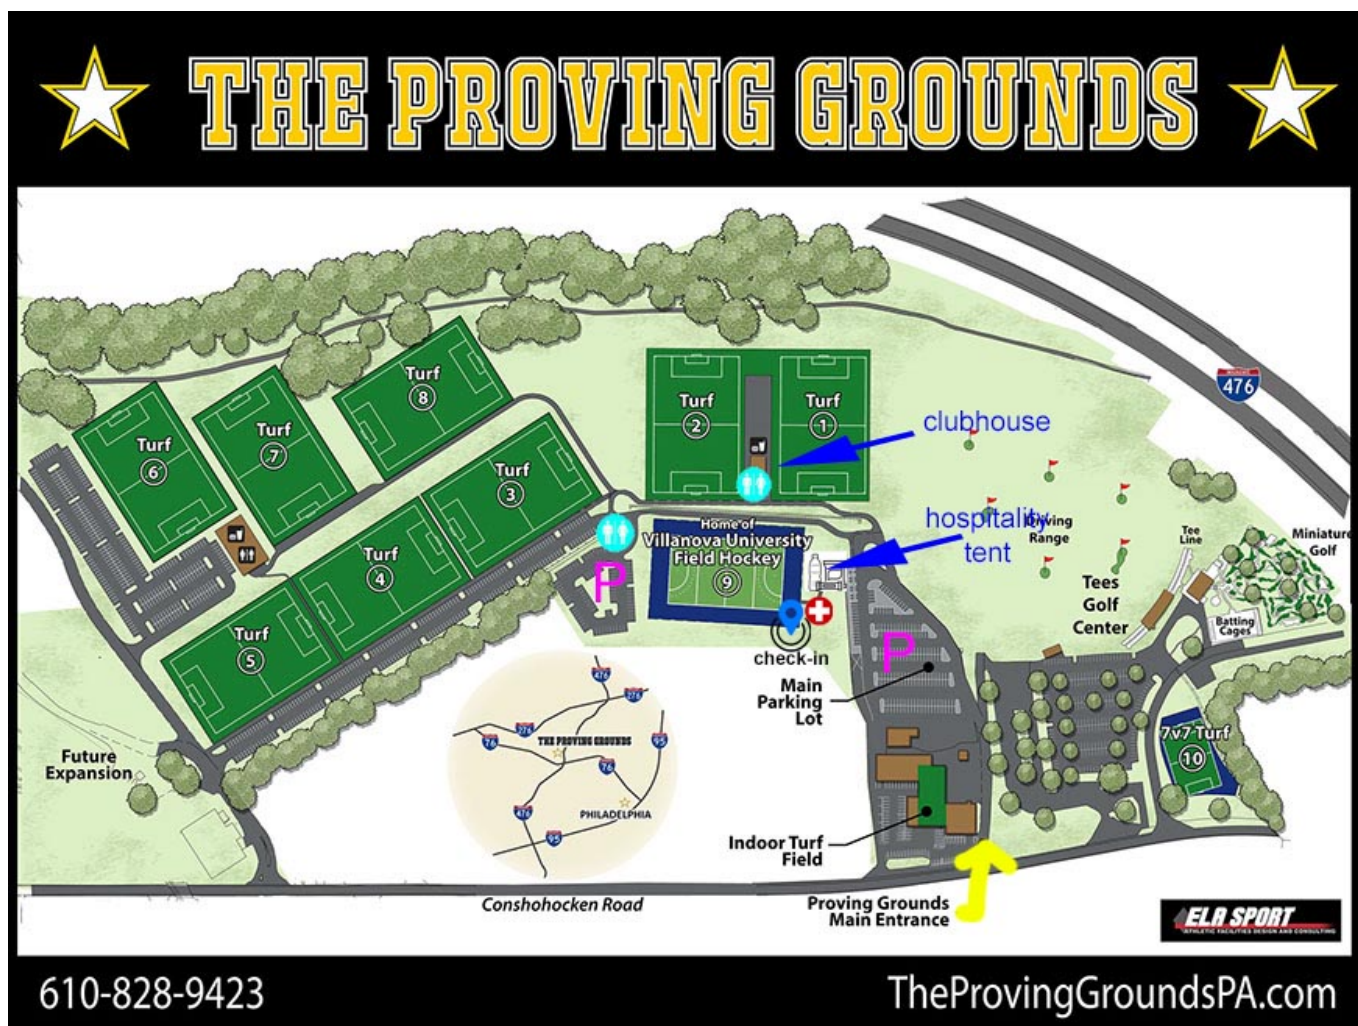

# SCHEDULE

8:00-11:10am – 7v7 Games

11:20-11:50am – Goalkeeper Showcase

12:30-7:30pm – 11v11 Games

All games/sessions will be on the Villanova University field

## TOP 150 VIDEO COVERAGE & LIVE STREAMING

Next Level Video is taping and live streaming all 7v7 games, 11v11 games and the GK Showcase. Top 150 athletes can access film FOR FREE a couple of days after the event. An all-access pay-per-view pass is available for \$30. Next Level Video is also offering 2 paid highlight video packages: Standard (\$150) & Premium (\$250). All games will be shot from elevation by professional sports camera operators. College coaches can access game film and live stream for free.