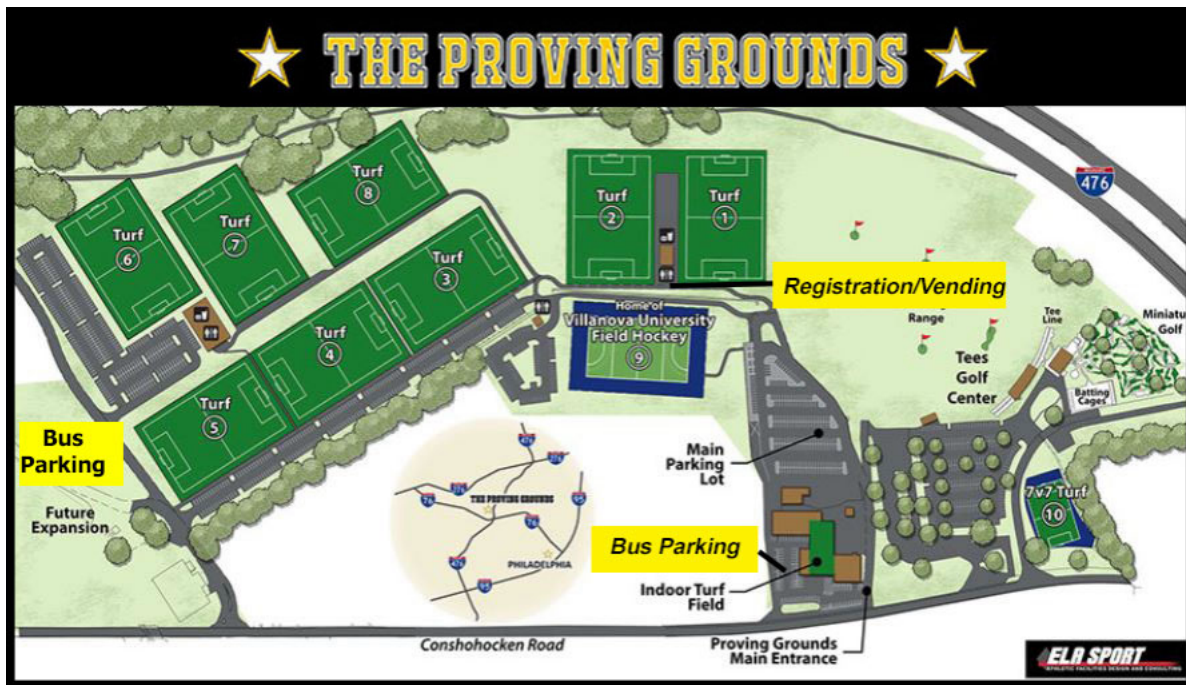

THE PROVING GROUNDS FACILITY RULES

1. NO PETS PERMITTED AT THE FACILITY
2. NO OUTSIDE FOOD AND BEVERAGES PERMITTED- PLAYERS AND REFS ARE ALLOWED TO BRING 1 WATER BOTTLE
3. NO GUM, NO SEEDS, NO TOBACCO AT THE FACILITY
4. NO OFFENSIVE LANGUAGE OR GESTURES
5. PUT TRASH IN DESIGNATE TRASH CANS
6. THIS IS A NON-SMOKING FACILITY, NO E-CIGARETTES
7. PREMISES UNDER VIDEO SURVEILLANCE
8. IN CASE OF EMERGENCY DIAL 911
9. CHILDREN MUST BE SUPERVISED AT ALL TIMES
10. RUDE, INAPPROPRIATE, AND DISRESPECTFUL LANGUAGE WILL NOT BE TOLERATED AND WILL RESULT IN FACILITY EJECTION