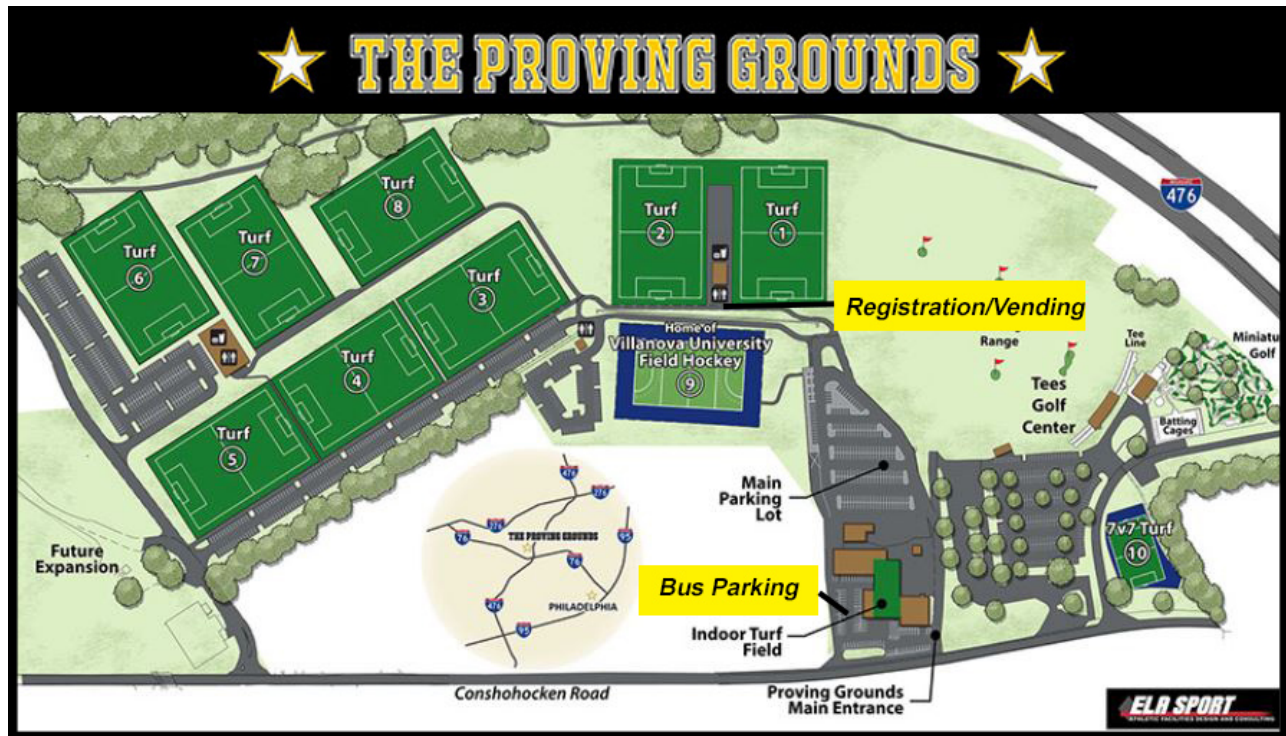

PROVE IT ON THE FIELD.

September 24-26, 2021

Official Invitational Program:

- *Event Details
- *Facility Map
- *Schedule
- *Team Rosters

THE PROVING GROUNDS

PARTICIPATING SCHOOLS

Academy of Notre Dame de Namur (Villanova, PA)
Arundel High School (Gambrills, MD)
Assumption High School (Louisville, KY)
Ballard High School (Louisville, KY)
Bishop Eustace Preparatory School (Pennsauken Twp, NJ)
Burnt Hills-Ballston Lake High School (Burnt Hills, NY)
Cape Henry Collegiate (Virginia Beach, VA)
Cherokee High School (Marlton, NJ)
Conestoga High School (Berwyn, PA)
duPont Manual High School (Louisville, KY)
Eastern Regional High School (Voorhees, NJ)
Garrison Forest School (Owings Mills, MD)
Germantown Academy (Fort Washington, PA)
Greenwich Academy (Greenwich, CT)
Guilderland High School (Guilderland Center, NY)
Kingsway Regional High School (Woolwich Twp, NJ)
Moorestown High School (Moorestown, NJ)
New Trier High School (Winnetka, IL)
Norfolk Academy (Norfolk, VA)
Oak Knoll School (Summit, NJ)
Perkiomen Valley High School (Collegeville, PA)
Providence Day School (Charlotte, NC)
Sacred Heart Academy (Louisville, KY)
Sacred Heart Greenwich (Greenwich, CT)
Severna Park High School (Severna Park, MD)
Shenendehowa High School (Clifton Park, NY)
St. John's School (Houston, TX)
The Episcopal Academy (Newtown Square, PA)
The Hill School (Pottstown, PA)
The Kinkaid School (Houston, TX)
Villa Maria Academy (Malvern, PA)
West Essex Regional High School (North Caldwell, NJ)