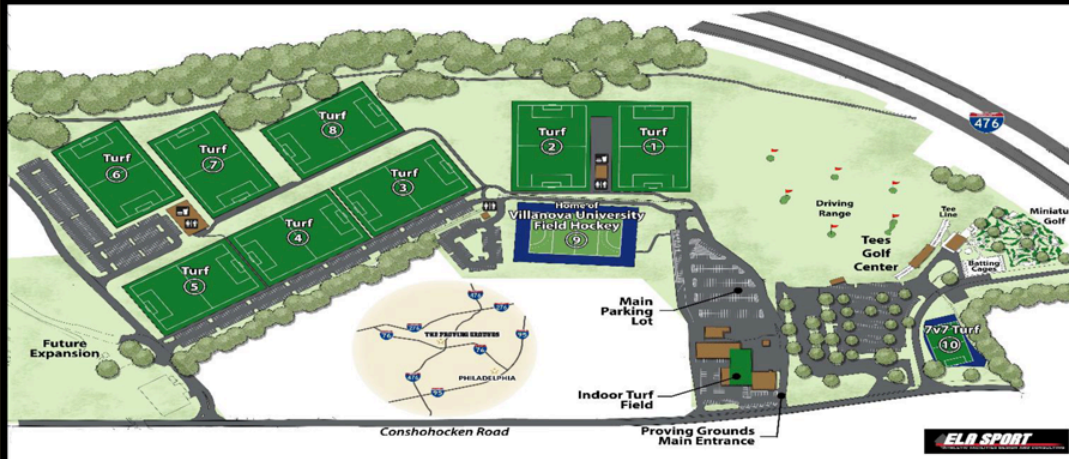

★ THE PROVING GROUNDS ★

610-828-9423

TheProvingGroundsPA.com

FACILITY HIGHLIGHTS

- 9 synthetic turf fields with lights, 1 indoor turf field, 1 7v7 turf field with lights
- 8 turf fields striped for NCAA soccer, men's lacrosse, women's lacrosse, and field hockey
- 1 water-base Division 1 field hockey field
- Bleachers at each field
- 30/50 candle foot power Musco lights on all fields
- Video scaffold tower at each field
- Hi-fidelity audio speakers on all fields and bleachers for music and announcements
- Wireless microphone for on-field announcements and award presentations
- Wireless electronic scoreboards on each field
- 1 warm-up practice area with backboard for lacrosse and field hockey & soccer goals
- New- 2-story climate controlled concession building and restrooms
- All glass 2nd floor clear span lounge overlooking fields 1 and 2, TVs and high speed wi-fi
- 2nd floor outdoor deck with patio furniture
- Upgraded kitchen equipment
- A full-service liquor license
- Referees' room with private restroom
- Ticket office with sales window
- Large vendor area along main walkway
- Ample free paved surface parking for all sporting events
- Adjacent to Tee's Golf Center (same ownership) with mini golf, driving range, and batting cages
- 10 Minutes from King of Prussia retail and entertainment area
- Easy access from I-476, I-276, I-76
- 11 name brand hotels within 3.5-mile radius of site

Plenty of upscale restaurants, entertainment, and retail within 2-mile radius